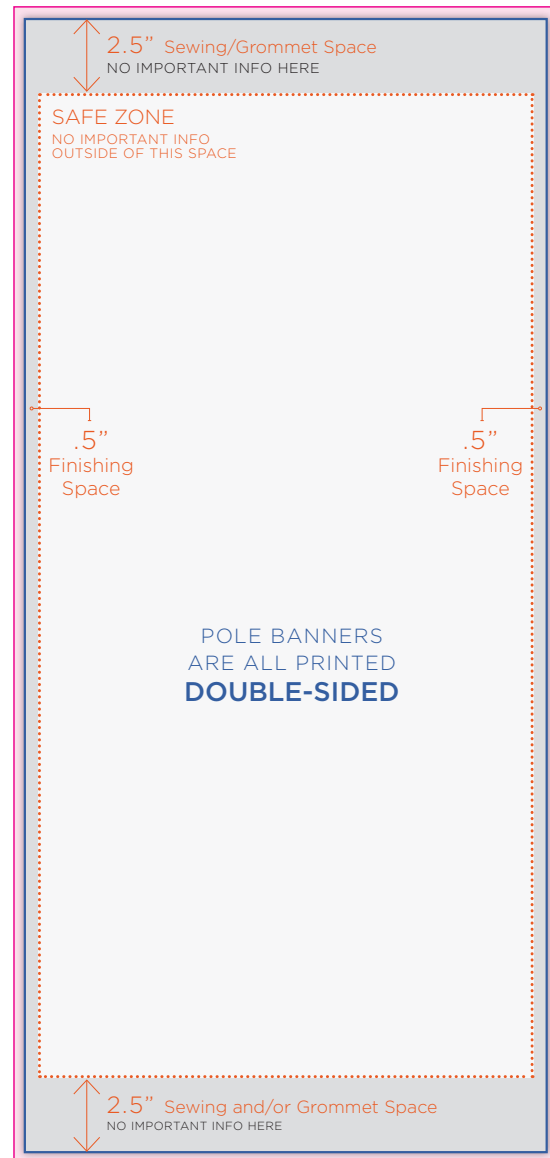

## Specifications

300DPI - CMYK PDF PREFERRED  
OUTLINE ALL FONTS

FINISHED/TRIMMED SIZE: **30"W X 59"H**

ACTUAL FILE SIZE: **31" X 60"**

BLEED SPACE: **.5" ALL SIDES**

SAFE ZONE: **29" X 54"**

PROCESSING TIME: **5-7 DAYS**